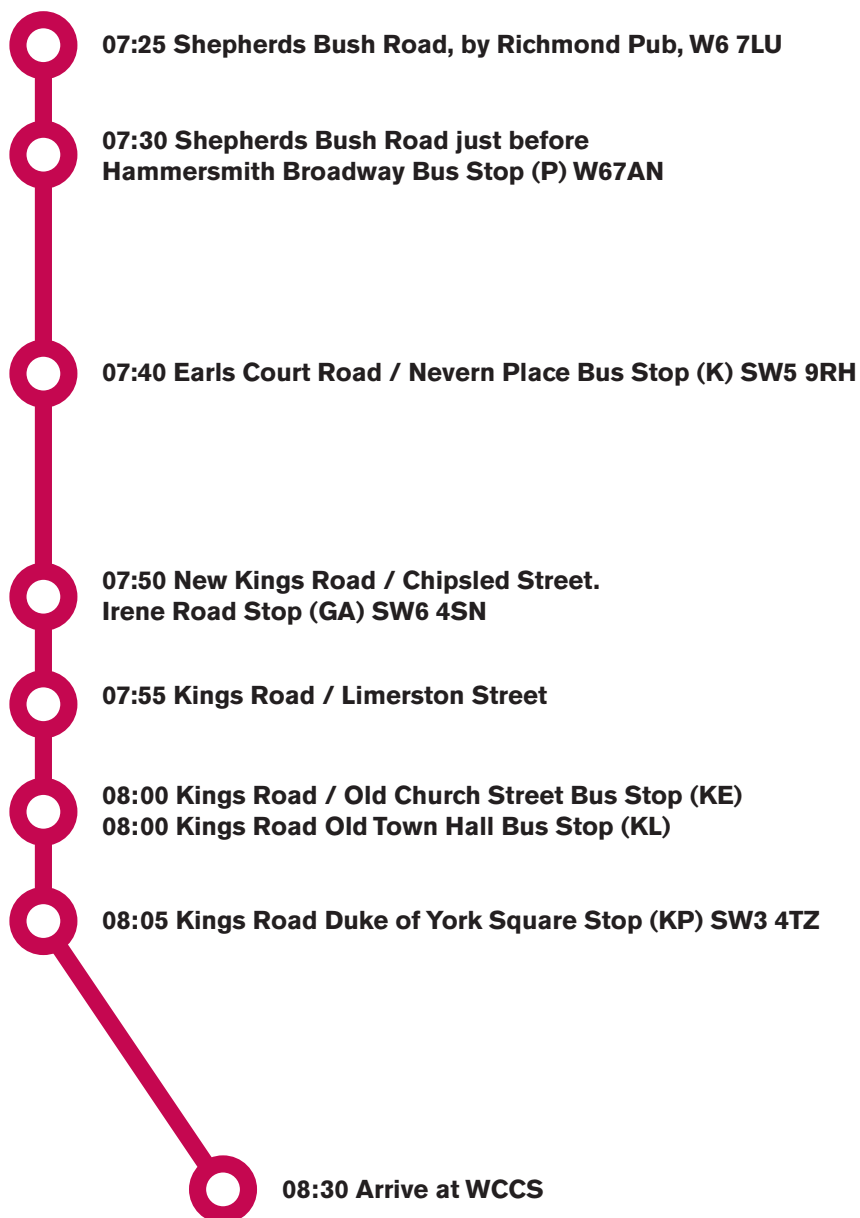

Westminster Cathedral Choir School

Morning bus route

Westminster Cathedral Choir School

Afternoon bus route