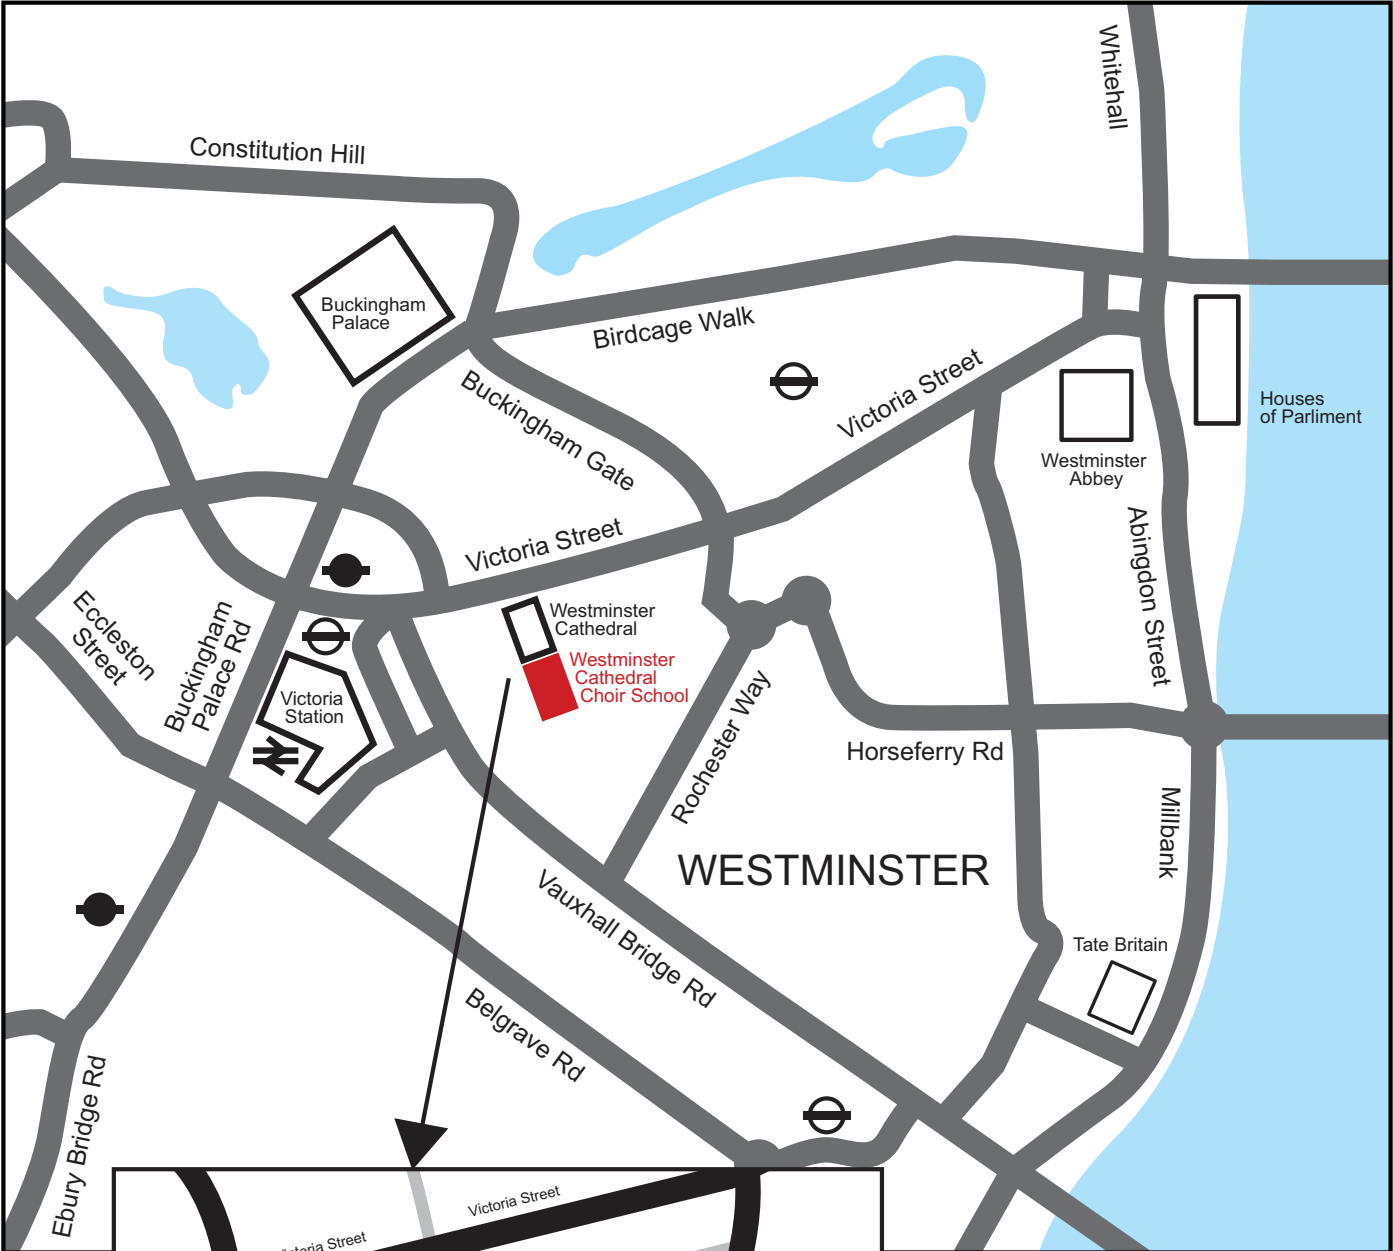

Westminster Cathedral

Choir School

Westminster Cathedral Choir School
Ambrosden Avenue London SW1P 1QH

General Enquiries 020 7798 9081

Email office@choirschool.com

www.choirschool.com