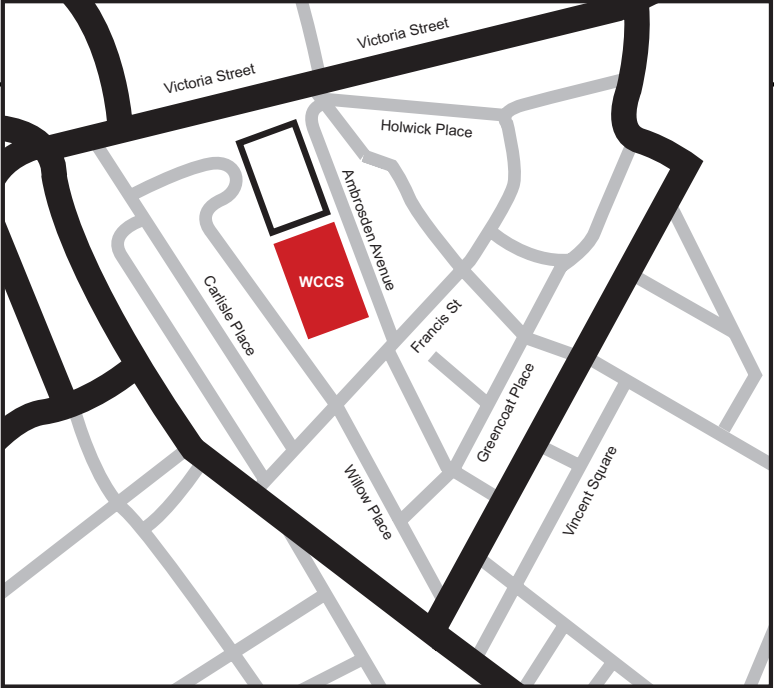

Westminster Cathedral

Choir School

Westminster Cathedral Choir School
Ambrosden Avenue London SW1P 1QH

General Enquiries 020 7798 9081

Email office@choirschool.com

www.choirschool.com