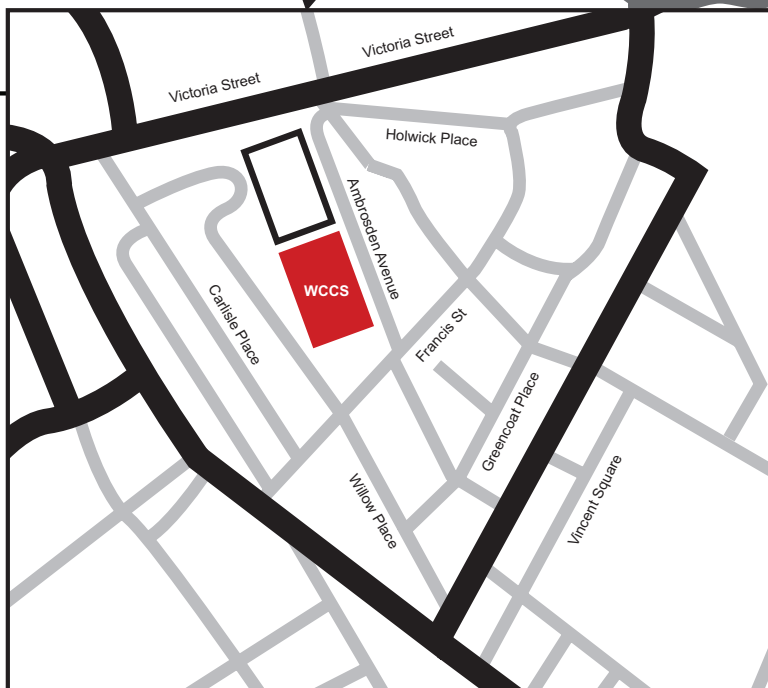

# Westminster Cathedral

Choir School

Westminster Cathedral Choir School  
Ambrosden Avenue London SW1P 1QH

General Enquiries 020 7798 9081

Email [office@choirschool.com](mailto:office@choirschool.com)

[www.choirschool.com](http://www.choirschool.com)